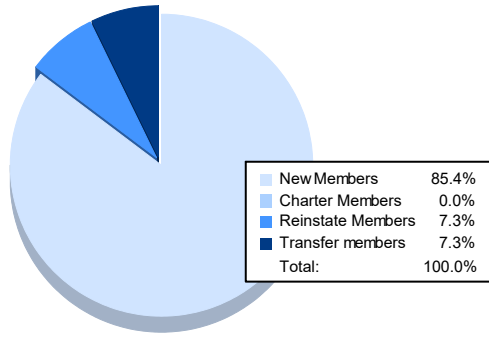

Year	New Clubs	Dropped Clubs	Gain/ Loss Clubs	New Members	Charter Members	Reinstate Members	Transfer Members	Total Member Added	Total Members Dropped	Gain/ Loss Members
2016-2017	0	2	-2	104	0	6	11	121	125	-4
2017-2018	0	1	-1	106	0	3	4	113	120	-7
2018-2019	1	2	-1	102	28	8	3	141	180	-39
2019-2020	0	2	-2	62	30	3	4	99	141	-42
2020-2021	0	1	-1	35	0	3	3	41	128	-87
<b>Average</b>	<b>0</b>	<b>2</b>	<b>-1</b>	<b>82</b>	<b>12</b>	<b>5</b>	<b>5</b>	<b>103</b>	<b>139</b>	<b>-36</b>

### Membership Composition June 2021 Cumulative