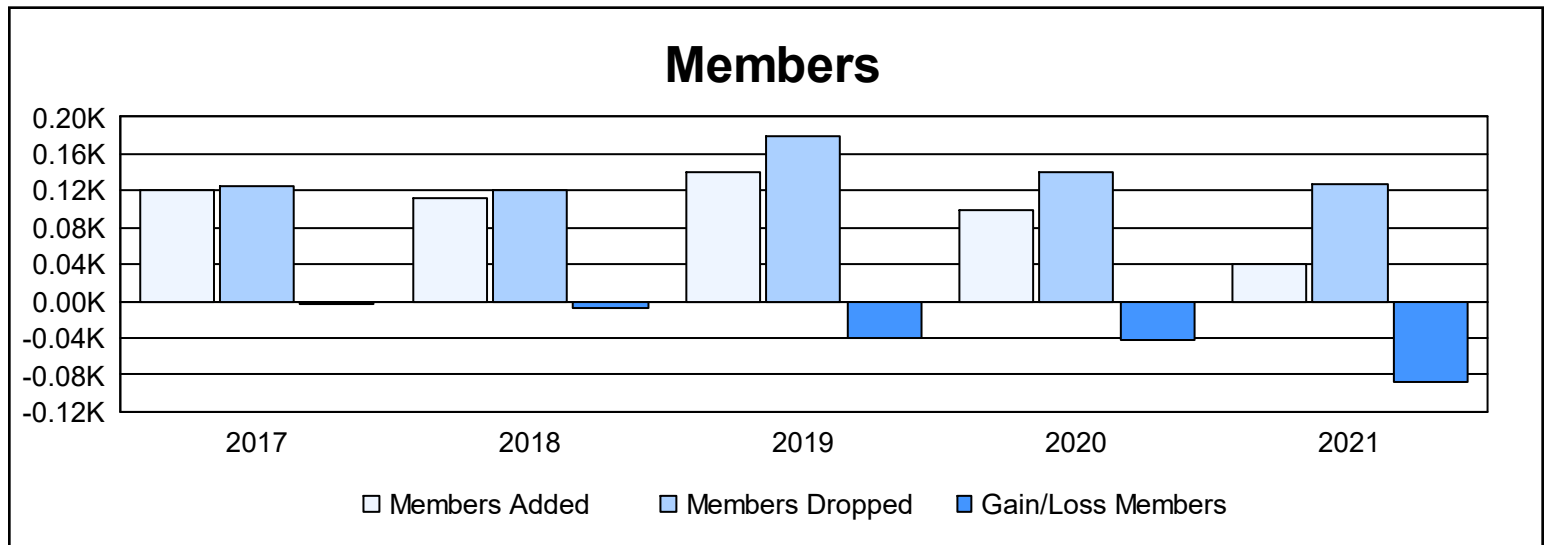

Year	New Clubs	Dropped Clubs	Gain/ Loss Clubs	New Members	Charter Members	Reinstate Members	Transfer Members	Total Member Added	Total Members Dropped	Gain/ Loss Members
2016-2017	0	2	-2	104	0	6	11	121	125	-4
2017-2018	0	1	-1	106	0	3	4	113	120	-7
2018-2019	1	2	-1	102	28	8	3	141	180	-39
2019-2020	0	2	-2	62	30	3	4	99	141	-42
2020-2021	0	1	-1	35	0	3	3	41	128	-87
<b>Average</b>	<b>0</b>	<b>2</b>	<b>-1</b>	<b>82</b>	<b>12</b>	<b>5</b>	<b>5</b>	<b>103</b>	<b>139</b>	<b>-36</b>

### Membership Composition June 2021 Cumulative