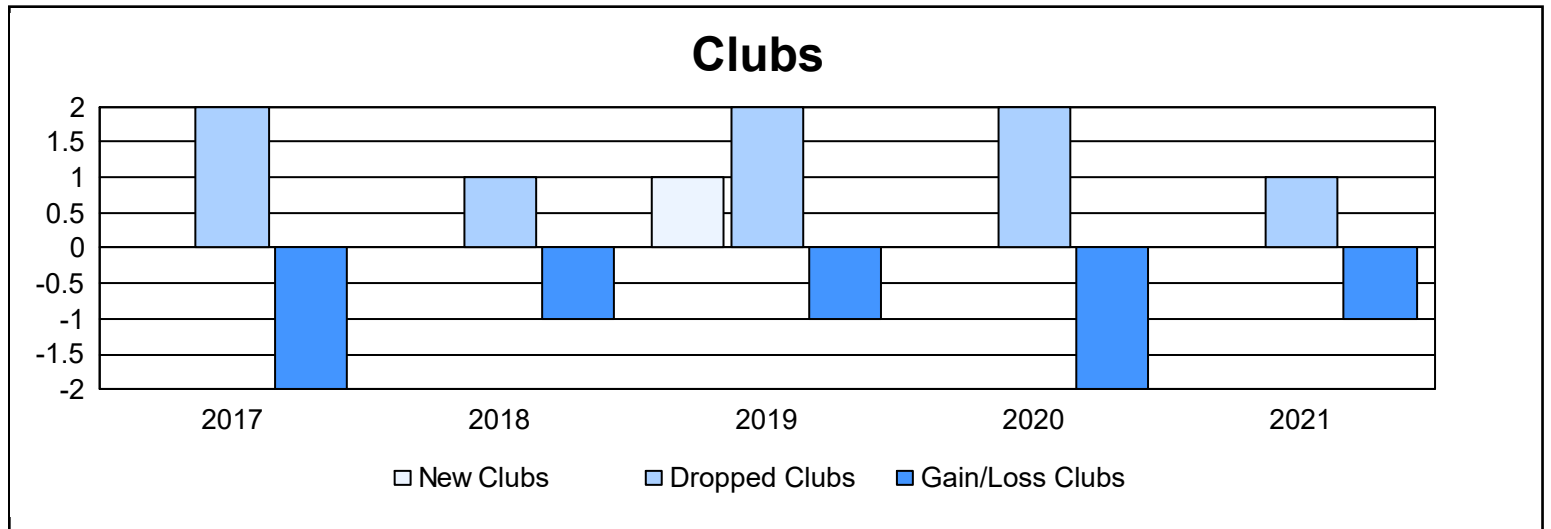

Year	New Clubs	Dropped Clubs	Gain/ Loss Clubs	New Members	Charter Members	Reinstate Members	Transfer Members	Total Member Added	Total Members Dropped	Gain/ Loss Members
2016-2017	0	2	-2	104	0	6	11	121	125	-4
2017-2018	0	1	-1	106	0	3	4	113	120	-7
2018-2019	1	2	-1	102	28	8	3	141	180	-39
2019-2020	0	2	-2	62	30	3	4	99	141	-42
2020-2021	0	1	-1	35	0	3	3	41	128	-87
<b>Average</b>	<b>0</b>	<b>2</b>	<b>-1</b>	<b>82</b>	<b>12</b>	<b>5</b>	<b>5</b>	<b>103</b>	<b>139</b>	<b>-36</b>

### Membership Composition June 2021 Cumulative